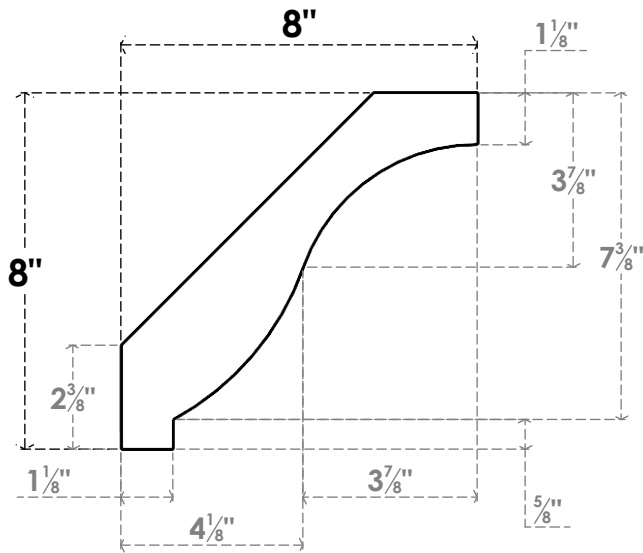

ITEM NUMBER: BRCPO050X08000X08000BKR

5"W X 8"D X 8"H BAKER ARCHITECTURAL GRADE PVC OPEN BRACE

SIDE PROFILE

FRONT PROFILE

ISOMETRIC

EKENA MILLWORK
2300 WEST MAIN ST.
CLARKSVILLE, TX 75426
TOLL FREE: 866-607-0453
WWW.EKENAMILLWORK.COM