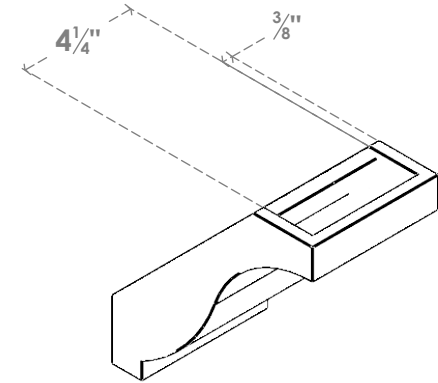

ITEM NUMBER: BRCPO050X08000X08000BKR

5"W X 8"D X 8"H BAKER ARCHITECTURAL GRADE PVC OPEN BRACE

SIDE PROFILE

FRONT PROFILE

ISOMETRIC

EKENA MILLWORK
2300 WEST MAIN ST.
CLARKSVILLE, TX 75426
TOLL FREE: 866-607-0453
WWW.EKENAMILLWORK.COM