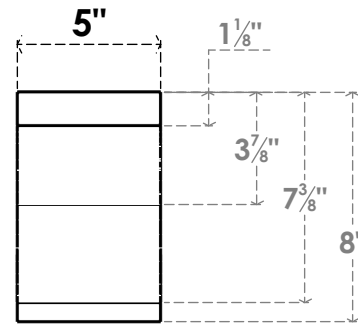

ITEM NUMBER: BRCPO050X08000X08000BKR

5"W X 8"D X 8"H BAKER ARCHITECTURAL GRADE PVC OPEN BRACE

SIDE PROFILE

FRONT PROFILE

ISOMETRIC

EKENA MILLWORK
2300 WEST MAIN ST.
CLARKSVILLE, TX 75426
TOLL FREE: 866-607-0453
WWW.EKENAMILLWORK.COM